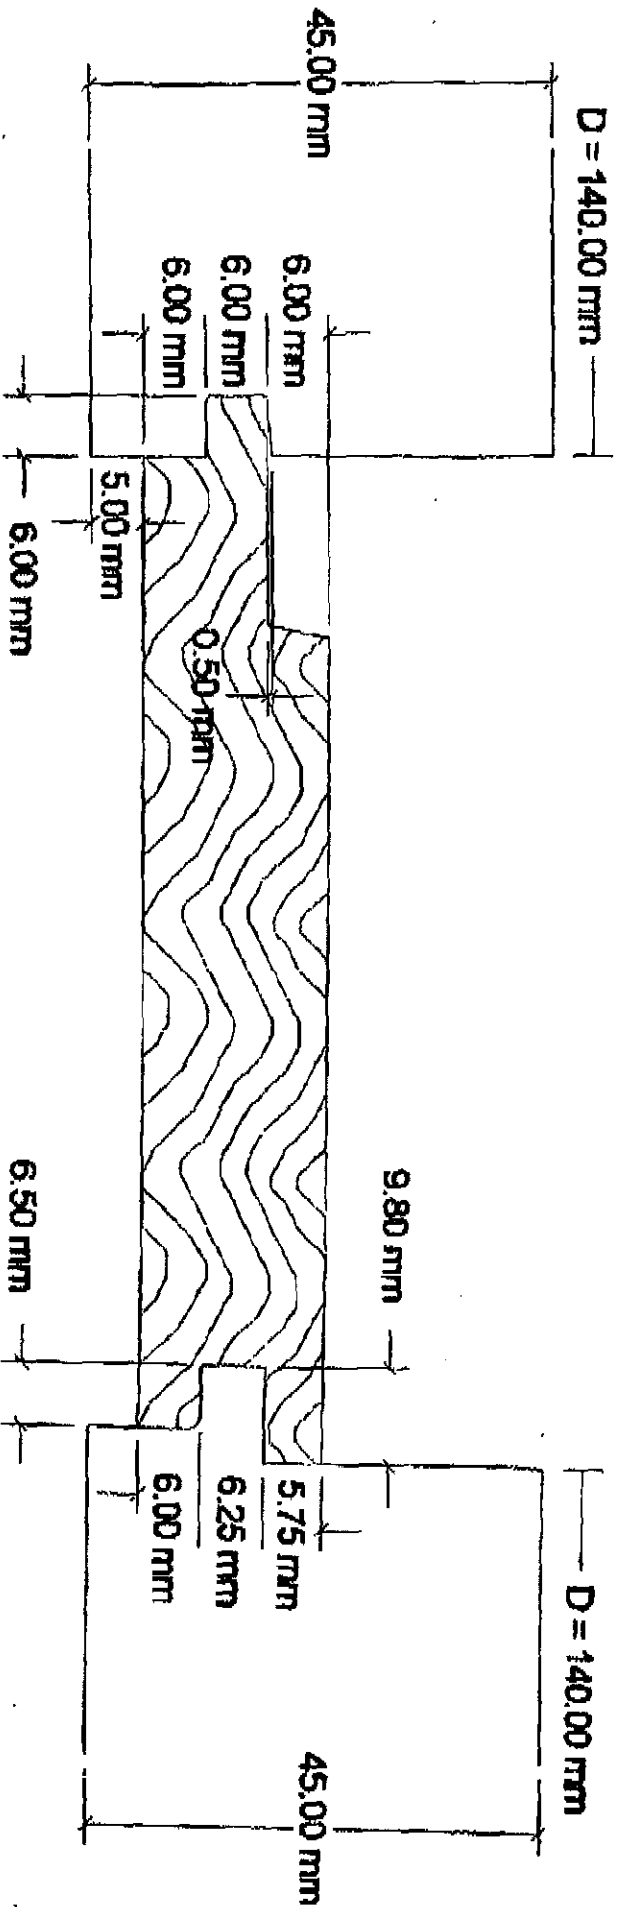

Rotation

Part No: SPC060807-5
 Diameter: 140.00 mm
 Bore: 60.00 mm
 Wings: 4
 Cutting Angle: 20 Degrees
 Adjustable: 4pcs

Rotation

TOTAL P.003

P.003

TO 41685854

FROM PARKSIDE TIMBER

01:25